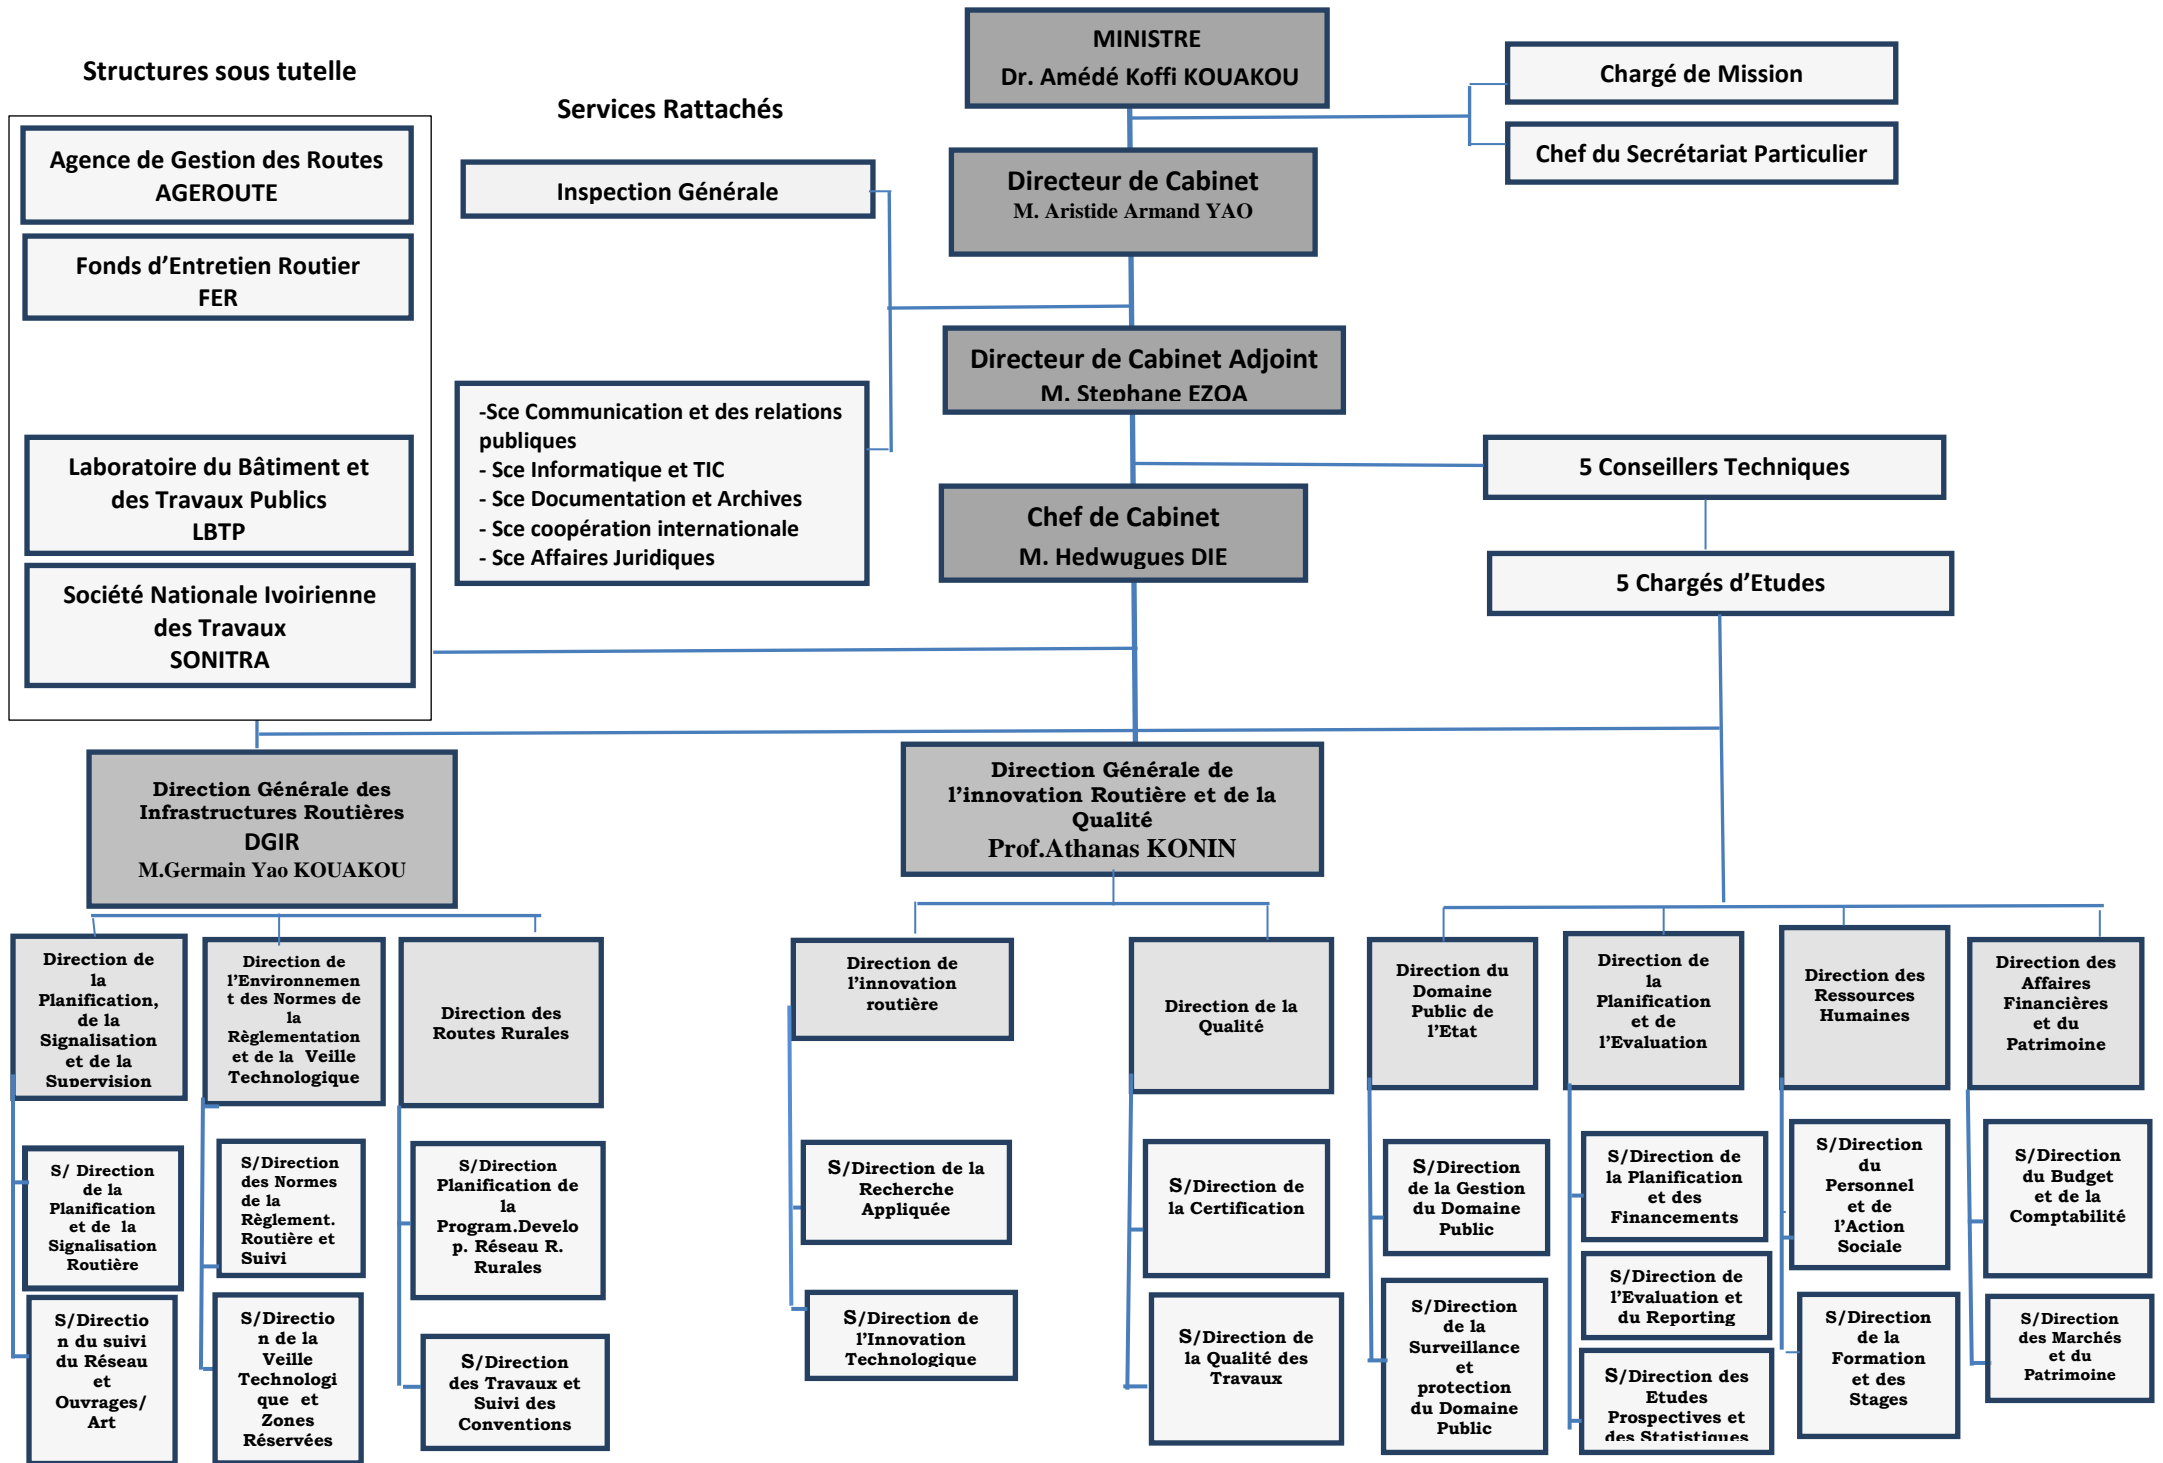

MINISTRE DE L'EQUIPEMENT ET DE L'ENTRETIEN ROUTIER – ORGANIGRAMME

NOM et PRENOMS	FONCTION	PHOTO
YAO ARISTIDE ARMAND	DIRECTEUR DE CABINET	 A portrait of Yao Aristide Armand, a man with short dark hair and a beard, wearing a dark suit jacket and a light-colored shirt.
EZOA STEPHANE	DIRECTEUR DE CABINET ADJOINT	 A portrait of Ezoa Stephane, a man with short dark hair, wearing a white dress shirt, a dark tie, and a blue jacket.
DIE HEDWUGUE	CHEF DE CABINET	 A portrait of Die Hedwugue, a man with short dark hair, wearing a grey suit jacket, a white shirt, and a blue tie.